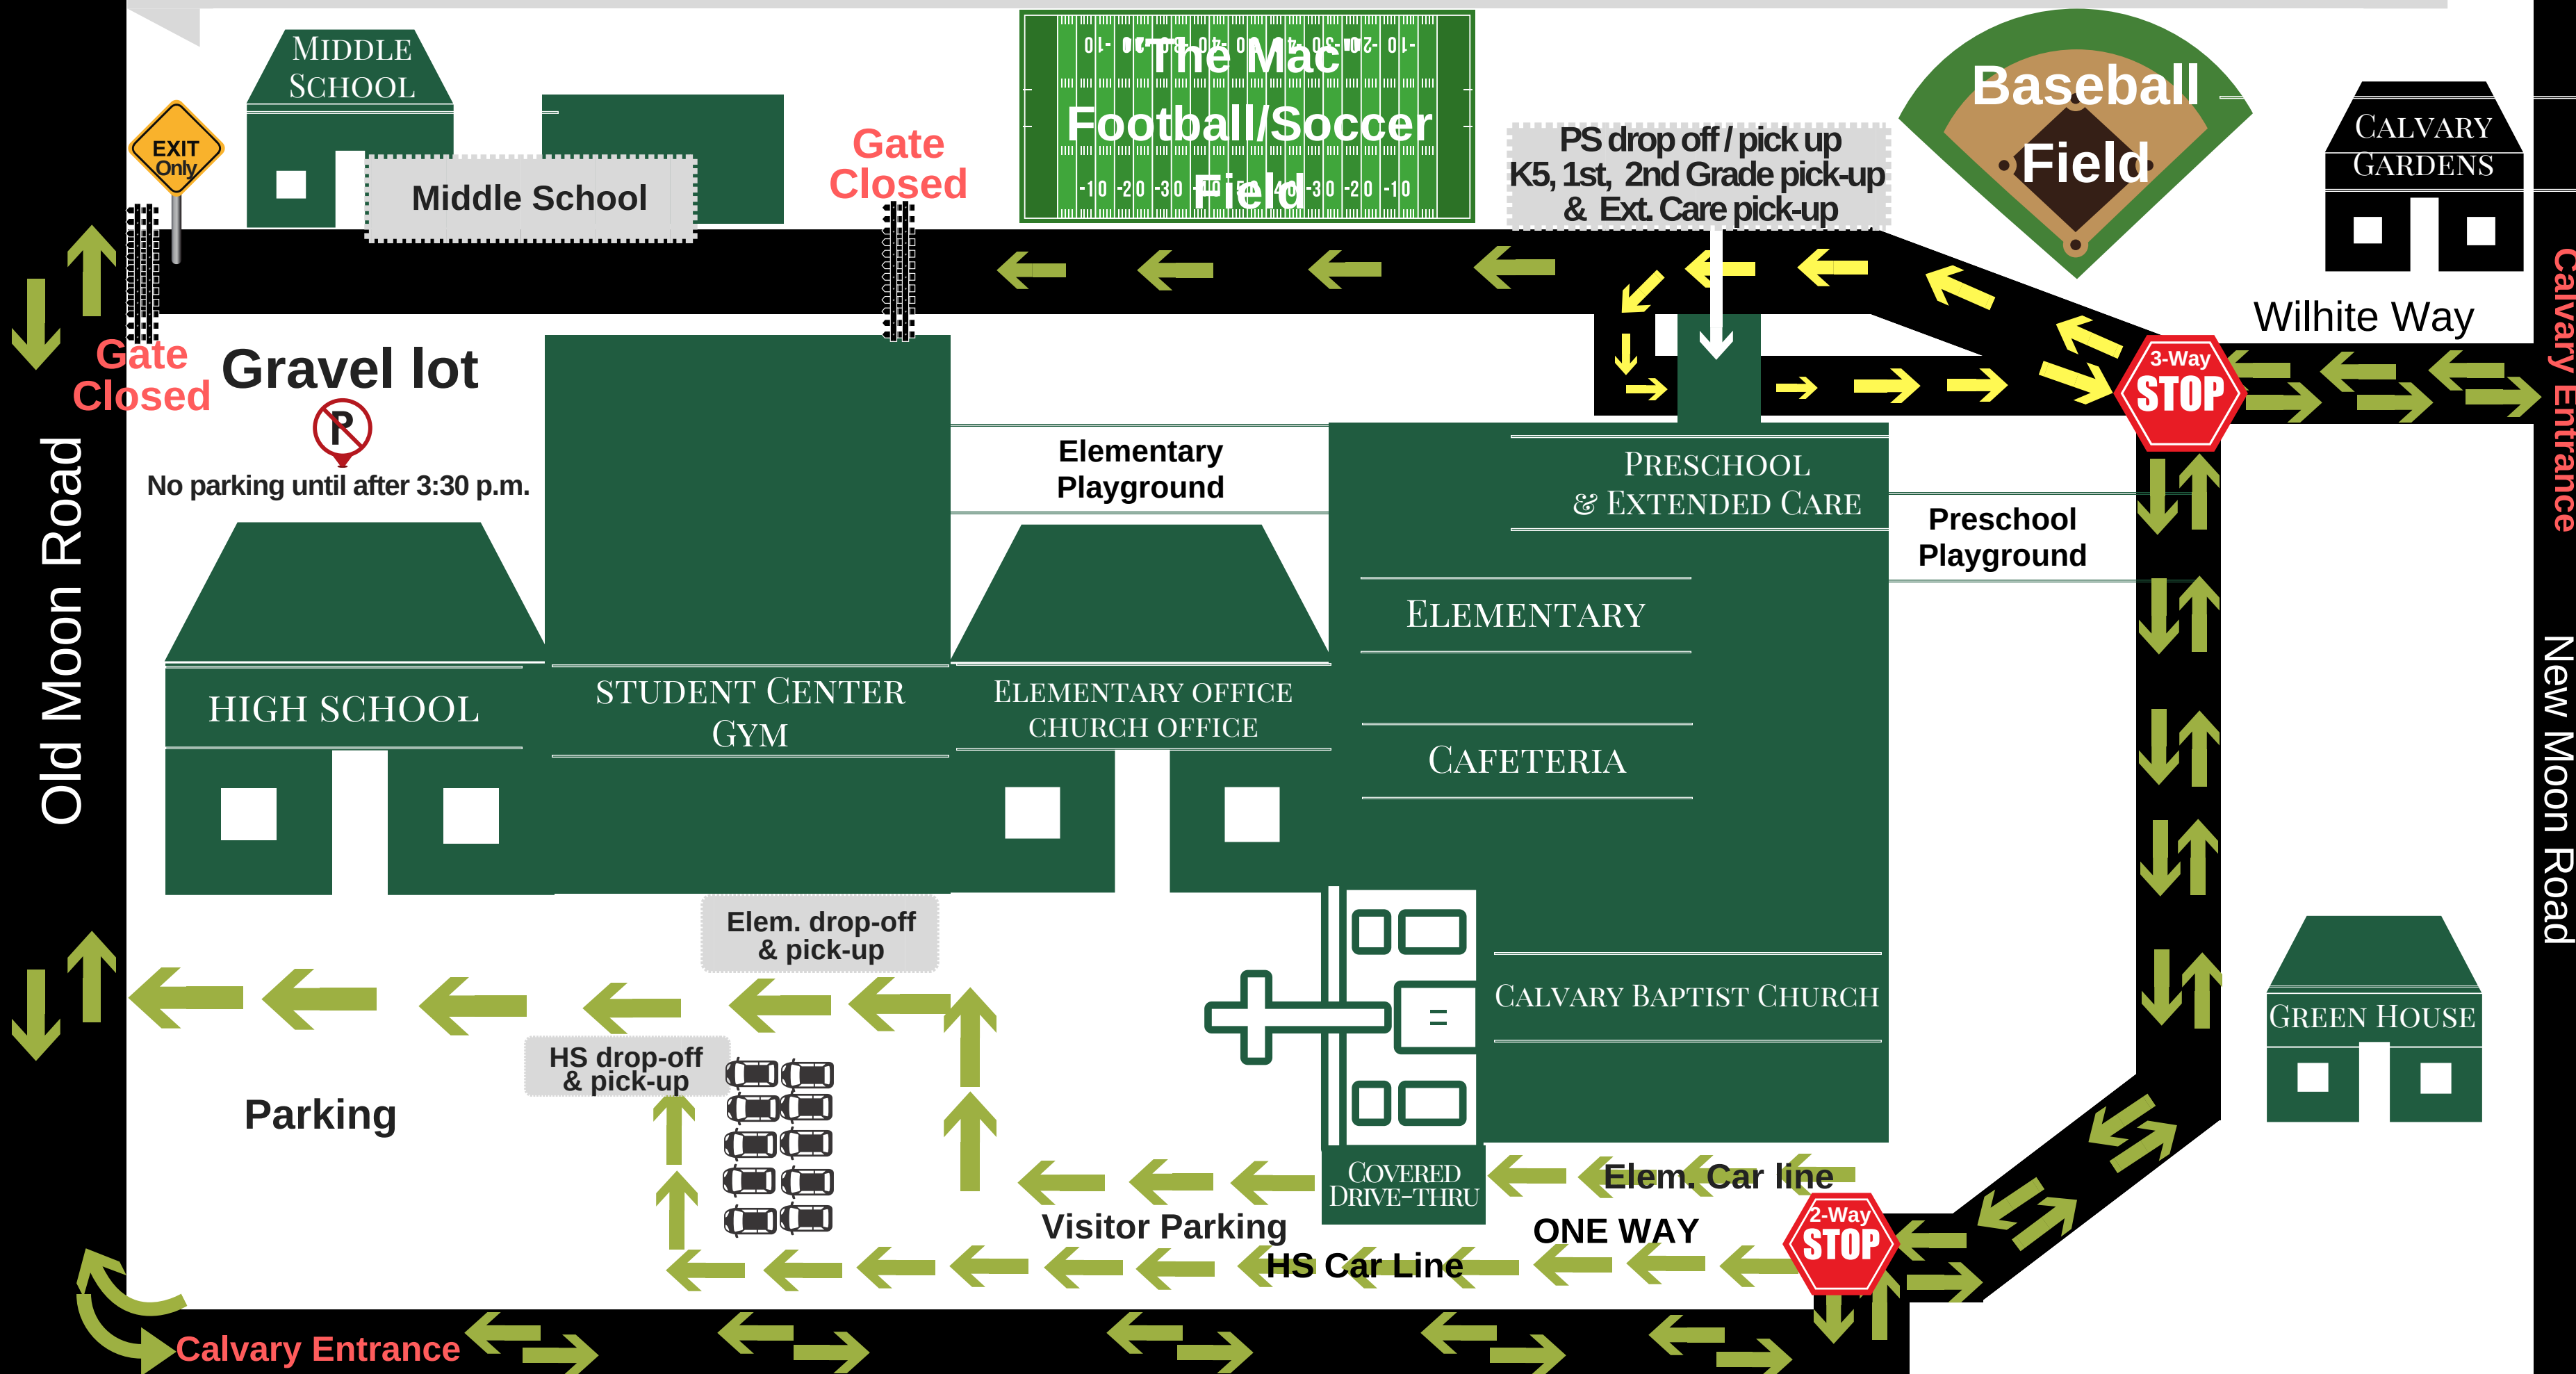

Calvary Campus Traffic Flow Map

School Day 7:30 a.m. to 3:30 p.m.

Calvary Campus Traffic Flow Map Non-School Hours and Weekends